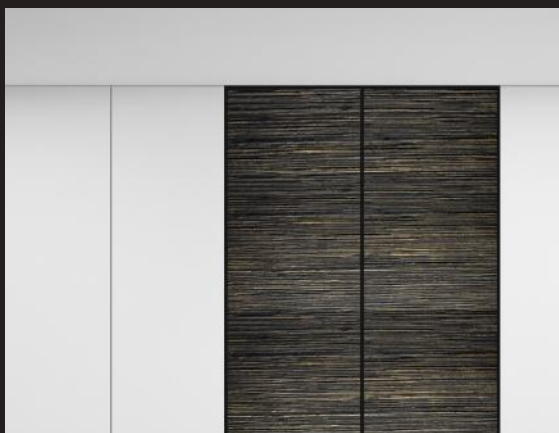

Reeds

Armant

Biyala

Damietta

Ismailia

Luxor

Nuri

Available in Full Panels: 30" width untrimmed,
28" recommended usable; up to 15' in length

Minimum Order: 100 ft²

Custom lengths and colors available upon request
This wall covering has been rated ASTM Class A

How to install Reeds

Pattern C

The following diagram represents Pattern C installed. The panel itself will be installed vertically on the wall while the pattern within the panel will run horizontally.