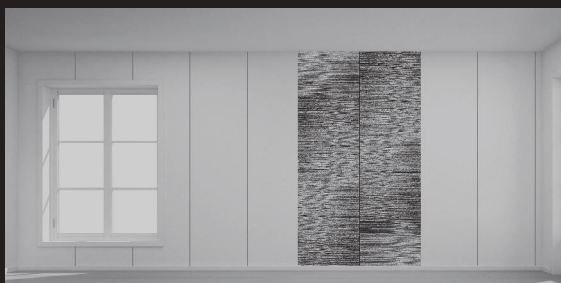

Utopia

Xanadu

Available in Full Panels: 30" width untrimmed,
28" recommended usable; up to 15' in length
Minimum Order: 100 ft²

Custom sizes and colors available upon request
This wall covering can be coated to meet ASTM Class A
Please indicate to your representative that you need fire treatment

How to install Enchanted

Pattern C

The following diagram represents Pattern C installed. The panel itself will be installed vertically on the wall while the pattern within the panel will run horizontally.